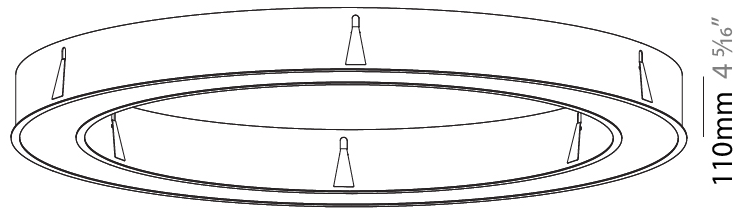

Shape: Round
Diameter (mm): 1570
Diameter (in): 61 13/16
Height (mm): 110
Height (in): 4 5/16
Min. Recessing Depth (mm): 120
Min. Recessing Depth (in): 4 3/4
Weight (kg): 16.624
Weight (lbs): 36.65
Diffuser: PMMA - Opal or Micro-Prism
Fixture Finish: SSR / BKV / CWI / CRY / HAB / UFT / ITA / RUA / FTG / MYG / LOD / PUS / FRO / FUP / KIA / POP / BLS / SPG / MEY / GOH / CHC / COM / ABZ / JAG / OBR / MOS / ROR
Fixture Material: PMMA / Aluminum
Cut-out Measurements: Dia. 1560mm / 61 7/16"

Certified By: Certified for North American Standards
IP rating: IP20

Ø 1228mm 48 3/8"

Ø 1570mm 61 13/16"

1560mm x 1240mm
61 7/16" x 48 13/16"

120mm
4 3/4"

10 - 15mm
3/8" - 9/16"

GLORIOUS 150 RECESSED

A37502-