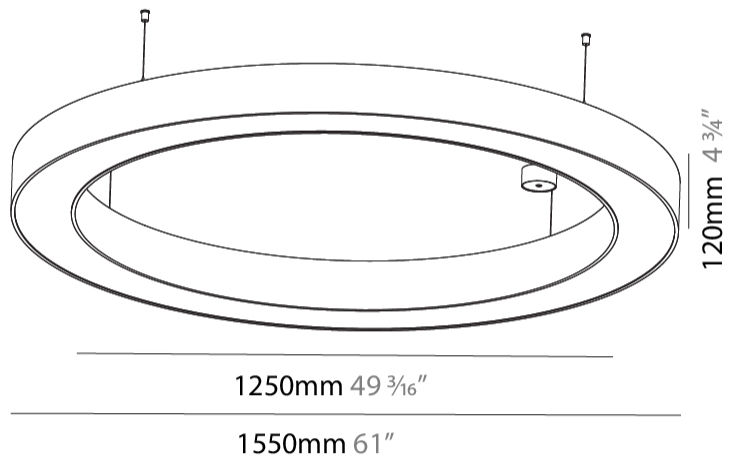

GENERAL

Series: Glorious
Subseries: Glorious 150
Partner: Prolicht
Division: Architectural
Installation: Suspension
Product Type: Pendant
Mounting Location: Ceiling
Light Distribution: Direct

PHYSICAL

Shape: Round
Diameter (mm): 1550
Diameter (in): 61
Height (mm): 120
Height (in): 4 ³/₄
Max. Overall Height (mm): 2120
Max. Overall Height (in): 83 ⁷/₁₆
Weight (kg): 16.737
Weight (lbs): 36.82
Diffuser: [PMMA - Opal or Micro-Prism](#)
Fixture Finish: [SSR / BKV / CWI / CRY / HAB / UFT / ITA / RUA / FTG / MYG / LOD / PUS / FRO / FUP / KIA / POP / BLS / SPG / MEY / GOH / CHC / COM / ABZ / JAG / OBR / MOS / ROR](#)
Fixture Material: [PMMA / Aluminum](#)

ELECTRICAL

Lamp Type: LED (Zhaga Standard)
Input Wattage (W): 73.4
Total Output Wattage (W): 60 / 48 (3500K)
Dimming: [0-10V Dimming / Phase Dimming (120Vac Only)](#)
Driver Included: Yes
Driver Location: Integrated
Driver Type: Constant Current
Driver Class: Class 2
Input Voltage (V): 120 - 277
Constant Current (MA): 350 / 700/800 (3500K)

LED

Color Temperature (°K): [2700 / 3000 / 3500 / 4000](#)
Max. Delivered Lumen (lm): Max 6681
Nominal Lumen (lm): Max 10075
CRI: >90 CRI
Efficiency (%): 0.65
Lamp Life (hrs): 50000

OPTICAL

RATINGS AND CERTIFICATIONS

Certified By: Certified for North American Standards
IP rating: IP20